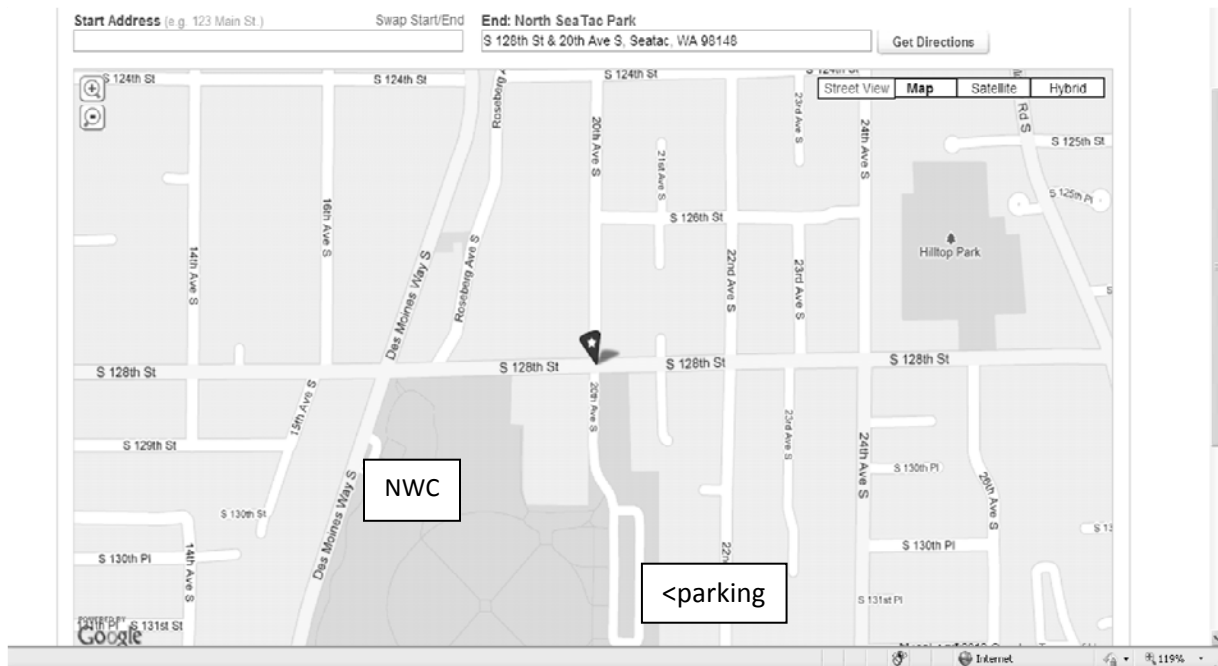

# NORWESCON 35 VOLUNTEER PICNIC

Saturday, August 4, 2012

Noon to 5 PM

North SeaTac Park

S 128<sup>th</sup> & 20<sup>th</sup> Avenue S, SeaTac, WA

Set up will begin around 11am, and the picnic proper will get underway about noon (or when the coals are ready). We will be providing hamburgers, hot dogs, chicken patties, and veggie patties with all the fixins'. We will have water and soft drinks, chips and other munchies. You are welcome to bring desserts and sides. Don't forget toys and games! Friends and family are welcome!

The lost and found auction has not yet been scheduled. Be sure to check back for more information.

If you're using the bus, route 132 goes by the park.

Here are some pictures of the site: