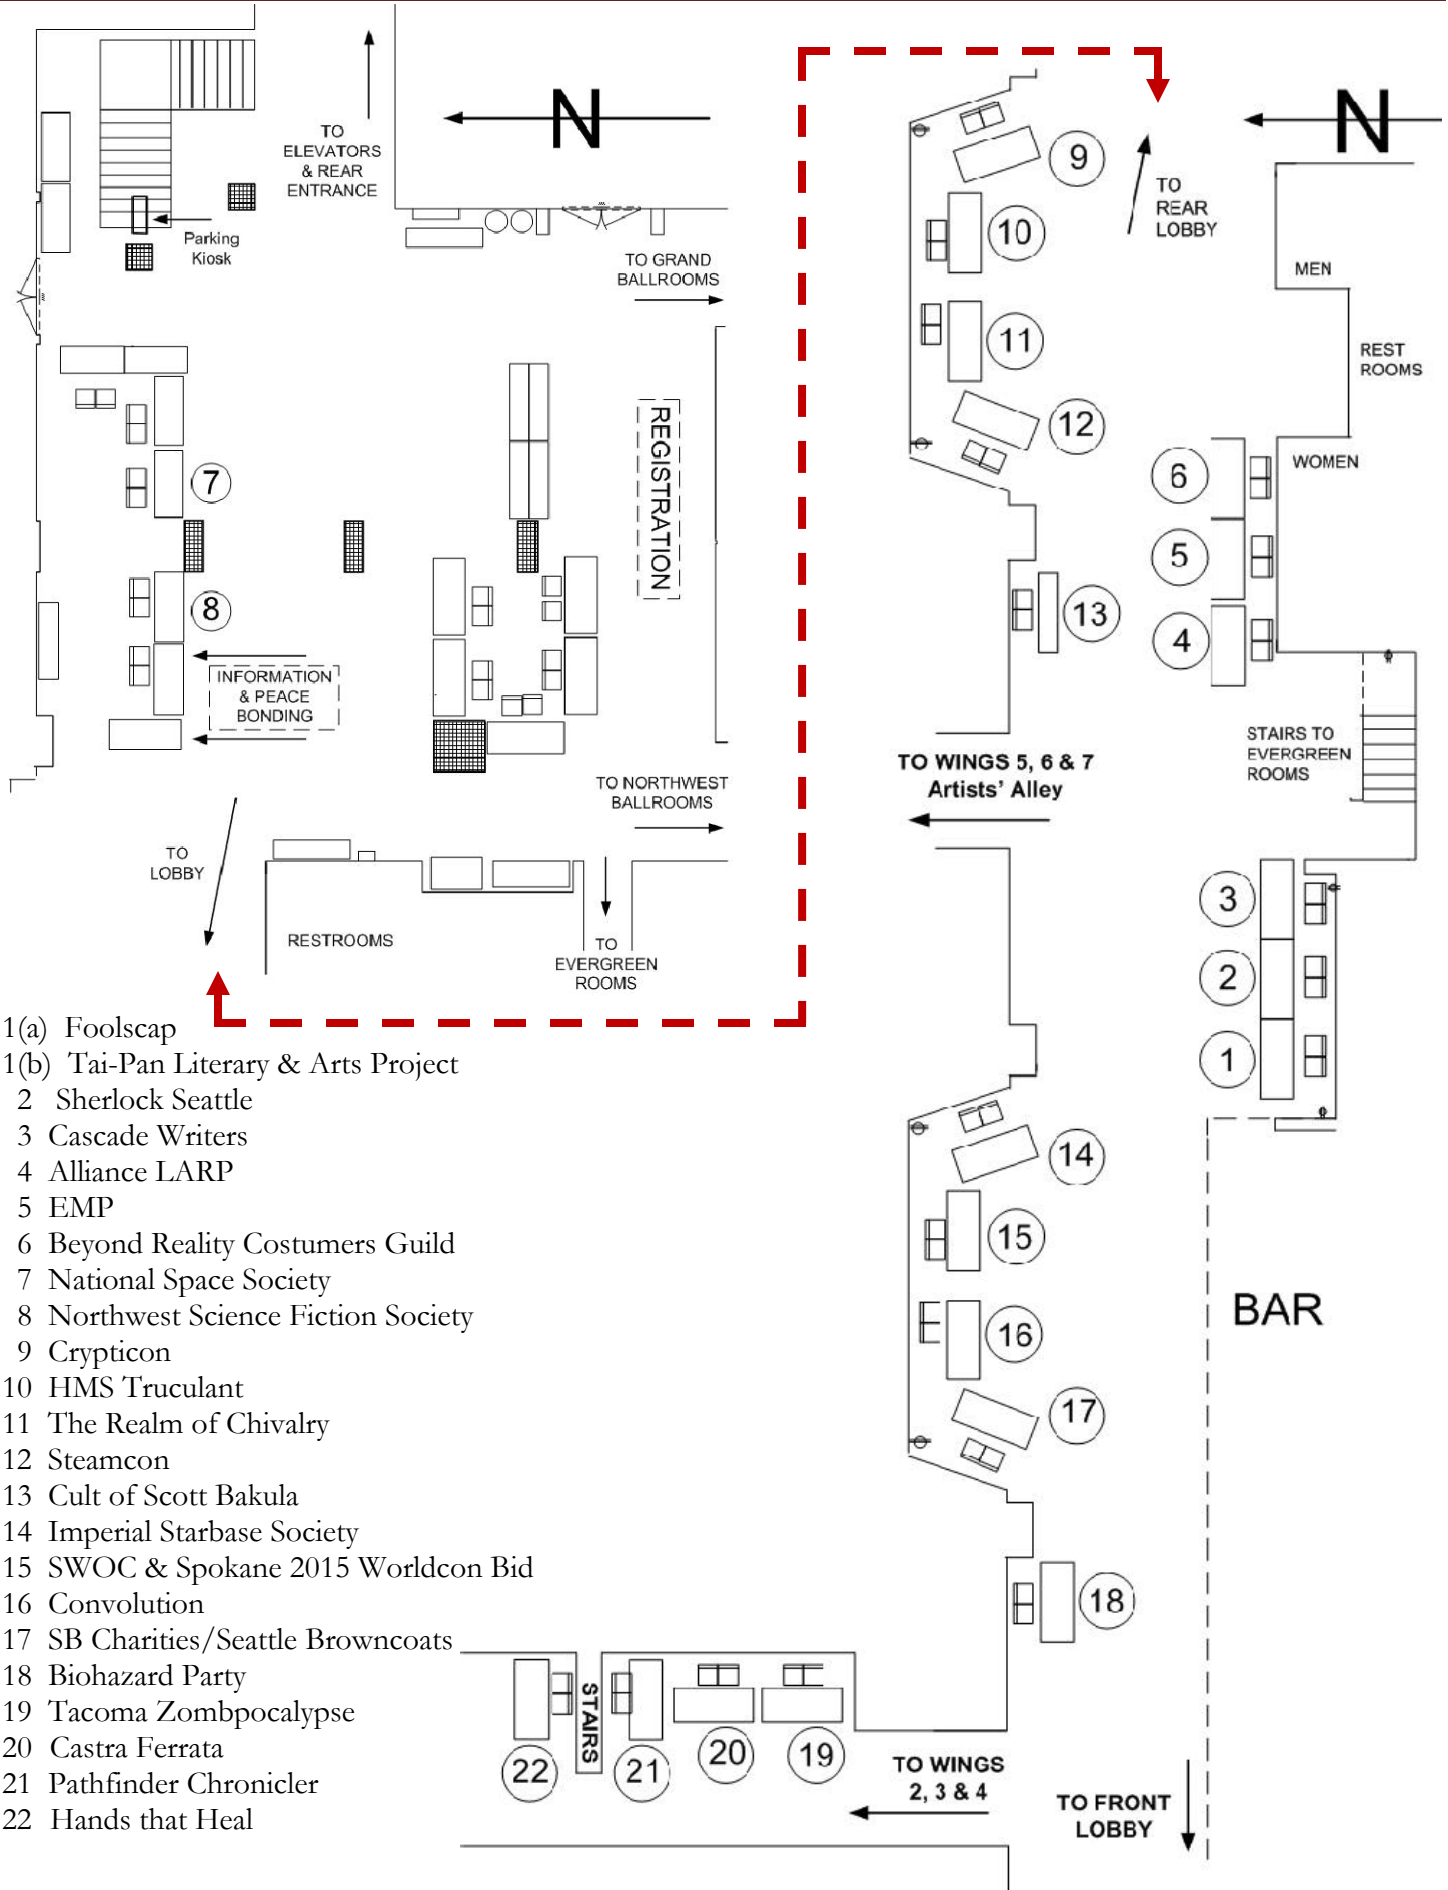

Norwescon 36 Lobby Tables

- 1(a) Foolscap
- 1(b) Tai-Pan Literary & Arts Project
- 2 Sherlock Seattle
- 3 Cascade Writers
- 4 Alliance LARP
- 5 EMP
- 6 Beyond Reality Costumers Guild
- 7 National Space Society
- 8 Northwest Science Fiction Society
- 9 Crypticon
- 10 HMS Truculant
- 11 The Realm of Chivalry
- 12 Steamcon
- 13 Cult of Scott Bakula
- 14 Imperial Starbase Society
- 15 SWOC & Spokane 2015 Worldcon Bid
- 16 Convolution
- 17 SB Charities/Seattle Browncoats
- 18 Biohazard Party
- 19 Tacoma Zombpocalypse
- 20 Castra Ferrata
- 21 Pathfinder Chronicler
- 22 Hands that Heal